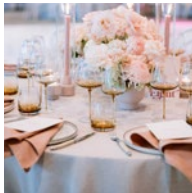

TABLE ART.  
*queensland*

*A party  
without table  
linen is just  
blah*

*Are you planning  
a party and need  
beautiful table linen  
to fancy it up!?*

Table Art was established  
in Melbourne, Victoria in 2006.

Get in touch with us on  
03 8862 4100 or [qld@tableart.net.au](mailto:qld@tableart.net.au)

A blurred background of a dining table. In the foreground, a silver fork and knife are visible on a light-colored tablecloth. In the background, there is a glass, a plate, and some greenery. The overall scene is softly lit, suggesting an indoor dining setting.