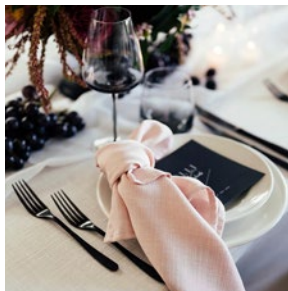

TABLE ART.
queensland

open by appointment only

2/18 Lomandra Place, Coolum QLD 4573 • 03 8862 4100
qld@tableart.net.au • www.tableart.net.au • @tablearteventhire