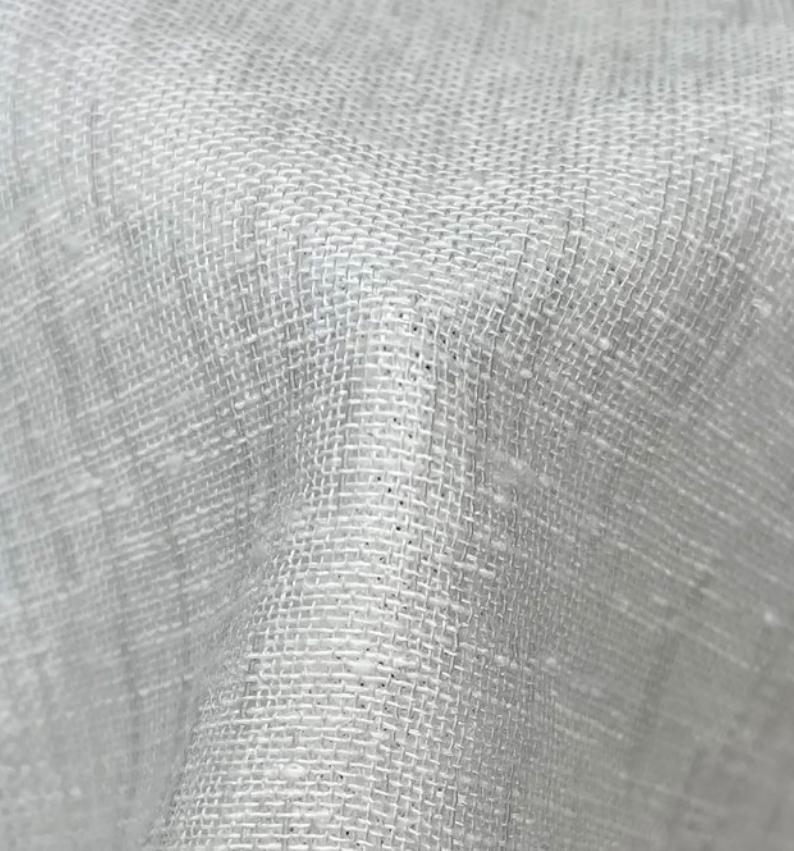

*Catalogue*

*Powder Weave  
Ruffle Cloth*

Featured on an 80cm  
cafe table  
(can fit up to 90cm table)  
**1 available for hire**

*Snow Weave*

napkins  
2.3m x 2.3m overlays  
3.8m x 2.3m trestles  
3.3m rounds

*White Poly*

3.8m x 2.3m trestles

*Powder  
Weave*

6m x 1.45m  
3m x 1.45m  
table runners

*White Linen  
Spoke*

napkins

*Moonlight  
Weave*

6m x 1.45m  
table runners

*Pebble  
Weave*

napkins  
2.3m x 2.3m overlays  
3.8m x 2.3m trestles  
3.3m rounds

*Caramel  
Weave*

napkins  
2.3m x 2.3m overlays  
3.8m x 2.3m trestles  
3.3m rounds

*Hemp  
Weave*

6m x 1.45m  
table runners