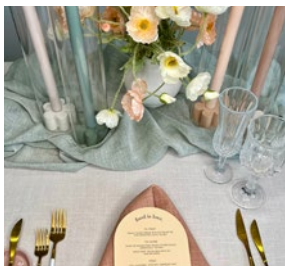

TABLE ART.
queensland

open by appointment only

2/18 Lomandra Place, Coolum QLD 4573 • 03 8862 4100
qld@tableart.net.au • www.tableart.net.au • @tablearteventhire